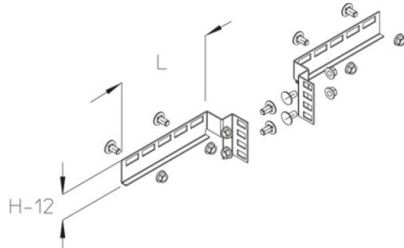

WPCHV 60

wide-span connector, horizontal-vertical, height = 60 mm

Hot-dip galvanized, according to BS 729 (DIN EN ISO 1461)

Product	H	L	G
WPCHV06-HDG	55 mm	232 mm	0,65 kg
incl.:			
3x SEM 8-304	hexagon-nut, DIN 934		
3x FRSV 8X16-304	round-head screw with short square, DIN 603		
1x FS 8-304	serrated lock washer		

H: height
L: length
G: weight