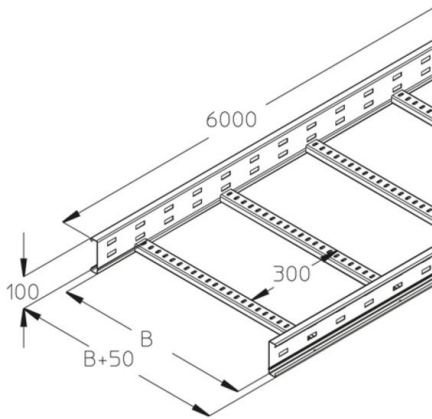

WP 100

wide-span cable ladder, height = 100 mm

Wide-span cable ladder, additional transverse rigidity due to welded rungs, rungs made of profile rail perforated. Electrical conductivity tested according to DIN EN 61537.

Welded construction.

Hot-dip galvanized, according to BS 729 (DIN EN ISO 1461)

Product	H	B	L	G
WP10-20-HDG	100 mm	200 mm	6000 mm	27,56 kg
WP10-30-HDG	100 mm	300 mm	6000 mm	29,88 kg
WP10-40-HDG	100 mm	400 mm	6000 mm	32,20 kg
WP10-45-HDG	100 mm	450 mm	6000 mm	33,36 kg
WP10-50-HDG	100 mm	500 mm	6000 mm	34,52 kg
WP10-60-HDG	100 mm	600 mm	6000 mm	36,84 kg
WP10-70-HDG	100 mm	700 mm	6000 mm	39,16 kg
WP10-75-HDG	100 mm	750 mm	6000 mm	40,32 kg
WP10-80-HDG	100 mm	800 mm	6000 mm	41,48 kg
WP10-90-HDG	100 mm	900 mm	6000 mm	43,80 kg
WP10-100-HDG	100 mm	1000 mm	6000 mm	46,12 kg

Stainless steel, according to ASTM 304 / BS 304 S 3

Product	H	B	L	G
WP10-20-304	100 mm	200 mm	6000 mm	27,56 kg
WP10-30-304	100 mm	300 mm	6000 mm	29,88 kg
WP10-40-304	100 mm	400 mm	6000 mm	32,20 kg
WP10-45-304	100 mm	450 mm	6000 mm	33,36 kg
WP10-50-304	100 mm	500 mm	6000 mm	34,52 kg

Product	H	B	L	G
WP10-60-304	100 mm	600 mm	6000 mm	36,84 kg
WP10-70-304	100 mm	700 mm	6000 mm	39,16 kg
WP10-75-304	100 mm	750 mm	6000 mm	40,32 kg
WP10-80-304	100 mm	800 mm	6000 mm	41,48 kg
WP10-90-304	100 mm	900 mm	6000 mm	43,80 kg
WP10-100-304	100 mm	1000 mm	6000 mm	46,12 kg