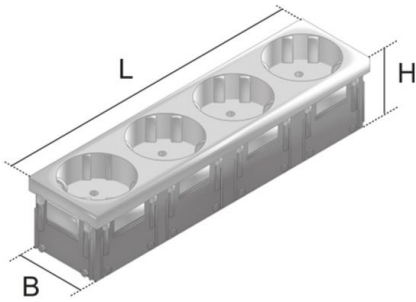

UST45 4

shockproof socket, quadruple

One-piece latchable quadruple isolated ground receptacle, 45x45 mm design made of plastic with 45° plugging angle, push terminals, increased contact protection according to VDE 0620 and nominal voltage/- current: AC 250 V, 10/16 A.

Polycarbonate

Product	H	B	L	color	plug angle	G
UST45-W 4	40 mm	40 mm	180 mm	white (similar to RAL 9003)	45 °	0,12 kg
UST45-R 4	40 mm	40 mm	180 mm	red (similar to RAL 3000)	45 °	0,12 kg

H: height

B: width

L: length

color:

plug angle:

G: weight

OPTIONAL ACCESSORIES

UAM 4