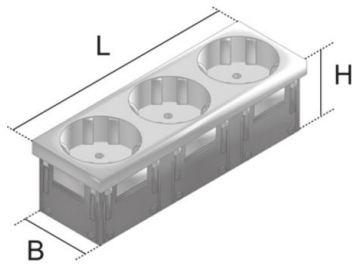

UST45 3

shockproof socket, triple

One-piece latchable triple isolated ground receptacle, 45x45 mm design made of plastic with 33° plugging angle, push terminals, increased contact protection according to VDE 0620 and nominal voltage/- current: AC 250 V, 10/16 A.

Polycarbonate

Product	H	B	L	color	plug angle	G
UST45-W 3	42 mm	40 mm	135 mm	white (similar to RAL 9010)	33 °	0,11 kg
UST45-R 3	42 mm	40 mm	135 mm	red (similar to RAL 3003)	33 °	0,11 kg
UST45-O 3	42 mm	40 mm	135 mm	orange (similar to RAL 2004)	33 °	0,11 kg
UST45-G 3	42 mm	40 mm	135 mm	green (similar to RAL 6029)	33 °	0,11 kg

H: height

B: width

L: length

color:

plug angle:

G: weight

OPTIONAL ACCESSORIES

UAM 4, UAA B