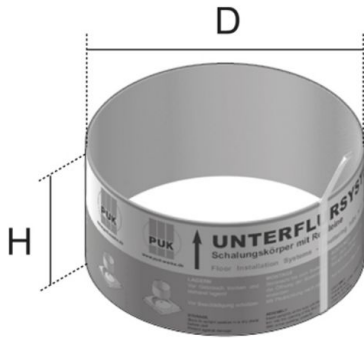

## USR

shuttering tube

Shuttering tube made of plastic-coated cardboard with integrated ripcord, as permanent shuttering. Creates a fixed unit with floor box after insertion into opening on cover sheet.

Caution: insulation strip of max. thickness of 2 mm!

material	plastic-covered cardboard
type of assembly	in hollow space floor box UBDHB or assembly cover UKDA
application area	screed-covered duct system
norm	according to DIN EN 50085
permits	according to VDE / TÜV

### Carton

Product	H	D	G
USR 259-150	150 mm	260 mm	0,3 kg
USR 308-150	150 mm	308 mm	0,42 kg
USR 308-225	225 mm	308 mm	0,60 kg

**H:** height  
**D:** diameter  
**G:** weight