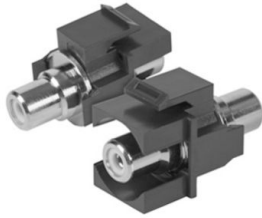

UKM-CINCH

Keystone snap-in adapter, cinch (RCA)

Keystone snap-in adapter with cinch connectors. Latchable in a data retainer with an installation opening of 19.1x14.7 mm. Cinch connector with black housing.

The color coding of the connectors is defined as follows: yellow = video, red = right stereo channel, white = left stereo channel.

Polycarbonate

Product	H	B	color	G
UKM-CINCHG-S	19,1 mm	14,7 mm	yellow	0,01 kg
UKM-CINCHR-S	19,1 mm	14,7 mm	red	0,01 kg
UKM-CINCHW-S	19,1 mm	14,7 mm	white	0,01 kg