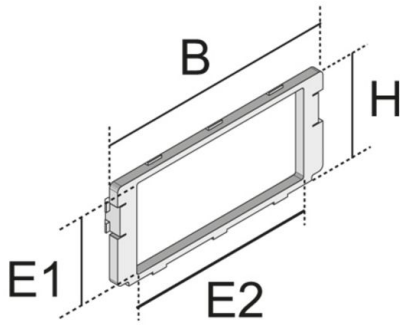

UGEE 2 UST S

device panel, power engineering

Device panel for mounting box insert, suitable to accommodate two installation devices 45 x 45 mm. Latchable, made of black plastic.

Polyamide

Product	H	B	E1	E2	color	G
UGEE-2-UST-S	46 mm	105 mm	40,5 mm	85,5 mm	Black (similar to RAL 9011)	0,01 kg

H: height

B: width

E1: fitting dimension

E2: fitting dimension

color:

G: weight

OPTIONAL ACCESSORIES

UST45 1