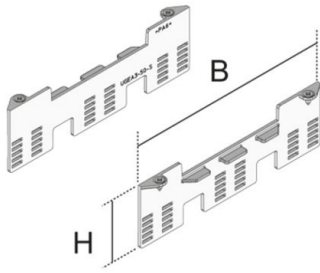

UGEA3

snap-in ladder set for plastic unit, triple

Installation frame made of polyamide for the installation into a plastic installation unit, for up to 3 mounting boxes.

Polyamide

Product	H	B	color	lock-in range	mounting box	G
UGEA3-50-S	56 mm	186 mm	RAL 9011 (graphite black)	20 mm	triple	0,05 kg
UGEA3-80-S	81 mm	186 mm	RAL 9011 (graphite black)	25 mm	triple	0,08 kg

- H:** height
- B:** width
- color:**
- lock-in range:**
- mounting box:** Maximum number of installable device casings.
- G:** weight