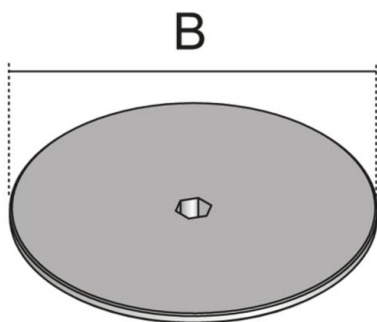

UETD80 WD

tube cover

tube outlet, round, screwable, aluminium

Aluminium

Product	B	color	G
UETD80-R-WD	92 mm	aluminum	0,11 kg
UETD80-R-WD-SW	92 mm	black	0,11 kg
UETD80-R-WD-CR	92 mm	chrome	0,11 kg

Brass

Product	B	color	G
UETD80-R-WD-MMS	92 mm	brass, solid	0,11 kg

Stainless steel, according to ASTM 304 / BS 304 S 3

Product	B	color	G
UETD80-R-WD E	92 mm	Stainless steel, solid	0,34 kg

B: width
color:
G: weight

OPTIONAL ACCESSORIES

UET80 WD