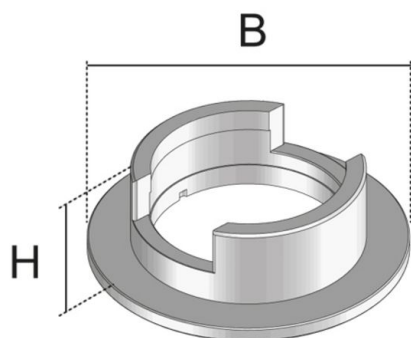

## UET80 WD

tube

tube as floor surmounting cable outlet made of aluminium.

### Aluminium

Product	H	B	color	G
UET80-R-WD	34,5 mm	112 mm	aluminum	0,13 kg
UET80-R-WD-SW	34,5 mm	112 mm	black	0,13 kg
UET80-R-WD-CR	34,5 mm	112 mm	chrome	0,13 kg

### Brass

Product	H	B	color	G
UET80-R-WD-MMS	34,5 mm	112 mm	brass, solid	0,13 kg

### Stainless steel, according to ASTM 304 / BS 304 S 3

Product	H	B	color	G
UET80-R-WD E	34,5 mm	112 mm	Stainless steel, solid	0,49 kg

**H:** height  
**B:** width  
**color:**  
**G:** weight