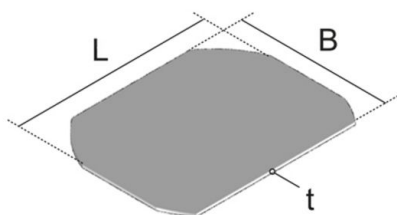

UEKD R

cover inlay, hinged cover, round

Cover inlay made of 3mm cardboard, reduces the floor cover recess in round plastic hinged covers.

Carton

Product	B	L	t	G
UEKD2-R 3	174 mm	242 mm	3,00 mm	0,11 kg

B: width
L: length
t: material thickness
G: weight