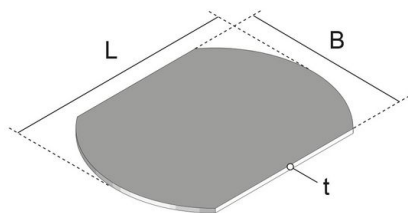

UEK R

cover inlay, hinged cover, round

Cover inlay to reduce the floor covering recess in the round plastic hinged cover.

Carton

Product	B	L	t	G
UEK3-R 2	219 mm	290 mm	2,00 mm	0,073 kg
UEK3-R 5	219 mm	290 mm	5,00 mm	0,182 kg

Polyvinyl chloride

Product	B	L	t	G
UEK3-R 6K	219 mm	290 mm	6,00 mm	0,15 kg

B: width
L: length
t: material thickness
G: weight