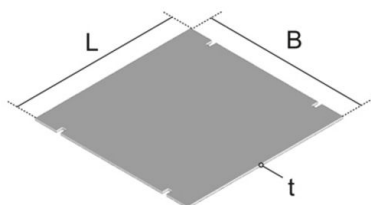

UEBD V

cover inlay, dummy cover, angular

Cover inlay made of 3mm cardboard, reduces the floor cover recess in quadrangular plastic dummy covers.

Carton

Product	B	L	t	G
UEBD2-V 3	176 mm	247 mm	3,00 mm	0,1 kg

B: width
L: length
t: material thickness
G: weight