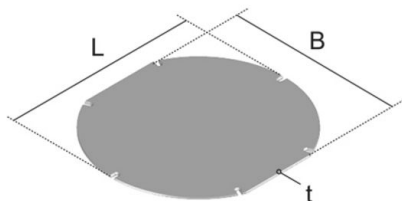

## UEBD R

cover inlay, dummy cover, round

Cover inlay made of 3mm cardboard, reduces the floor cover recess in round plastic dummy covers.

### Carton

Product	B	L	t	G
UEBD2-R 3	176 mm	247 mm	3,00 mm	0,11 kg

**B:** width  
**L:** length  
**t:** material thickness  
**G:** weight