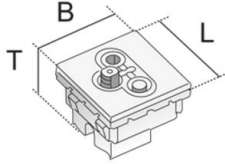

# UANT45

TV/radio/SAT-single socket, 45x45 mm

TV/Radio/SAT single cup, snap-in assembly into 45x45mm installation openings.

Outlet: TV: IEC connector (male) IEC 60169-2, FM: IEC socket (female) IEC 60169-2, SAT: F connector (female) IEC 60169-24  
 Frequency: TV: 5-68, 120-862 MHz, FM: 87.5-108 MHz, SAT: 950-2150 Mhz Impedance: 75 ohms Shielding effectiveness: UHF > 65 dB VHF > 75 dB, SAT > 55 dB Recommended cable dimensions: 7 mm

**Polycarbonate**

Product	B	L	T	color	G
UANT45 1	45 mm	45 mm	33 mm	white	0,07 kg

**B:** width  
**L:** length  
**T:** depth  
**color:**  
**G:** weight