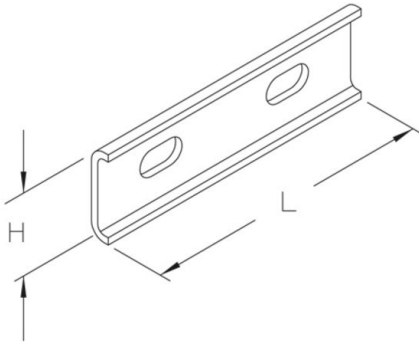

SLV
ship ladder connector

Bright rolled

Product	H	L	G
SLV B	38 mm	120 mm	0,1 kg
incl.:			
2x KLS 10X20F		clamp fastening set	

Hot-dip galvanized, according to BS 729 (DIN EN ISO 1461)

Product	H	L	G
SLV F	38 mm	120 mm	0,1 kg
incl.:			
2x KLS 10X20F		clamp fastening set	

weld-primed

Product	H	L	G
SLV M	38 mm	120 mm	0,1 kg
incl.:			
2x KLS 10X20F		clamp fastening set	

Hot-dip galvanized, according to BS 729 (DIN EN ISO 1461)

Product	H	L	G
SLV-HDG	38 mm	120 mm	0,17 kg
incl.:			
2x KLS 10X20-HDG		clamp fastening set	

Stainless steel, according to ASTM 31 Ti / AISI 316 L, BS 320S17 / BS 316S11

Product	H	L	G
SLV-316	38 mm	120 mm	0,1 kg
incl.:			
2x KLS 10X20-316		clamp fastening set	

H: height
L: length
G: weight

DETAILS / APPLICATIONS