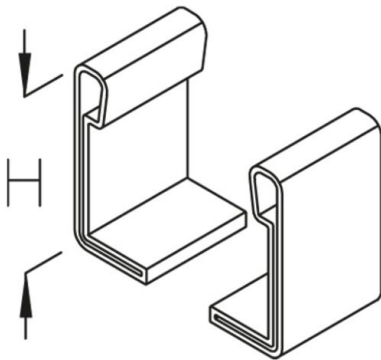

SL 60

protection end cap

protection end cap for cable ladders

Polyethylen

| Product | H | G |
|---------|-------|-------------|
| SL 60 | 60 mm | 0,03 kg/set |

H: height
G: weight

DETAILS / APPLICATIONS