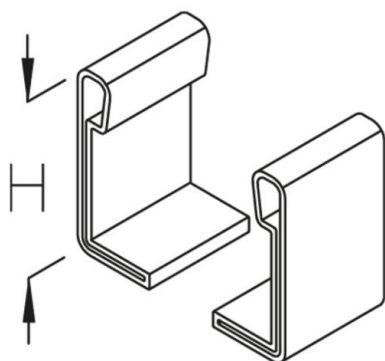

SL 100

protection end cap

protection end cap for cable ladders

Polyethylen

Product	H	G
SL 100	100 mm	0,04 kg/set

H: height
G: weight

DETAILS / APPLICATIONS