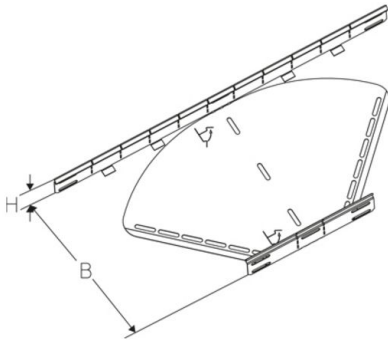

## RBV 60

cable tray bend, variable, height = 60 mm

Variable cable tray bend 0 - 90° for horizontal change of direction with integrated connectors. With elongated holes for fastening separating strips or brackets. To obtain more stability at larger angles, the outer side can be connected to the bottom from a width of 200 mm. For cable protection, the edges at the head of the variable cable tray bend are folded over.

The variable cable tray bend is in a flat condition on delivery. For assembly, the inner and outer sides must be bent up. Attention must be paid to the correct alignment of the head shape.

**Continuously hot galvanized (Sendzimir process) (DIN EN 10346)**

Product	H	B	L	G
RBV 60-05S	60 mm	50 mm	240 mm	0,25 kg
incl.: 4x KLR clamp fastening set				
RBV 60-10S	60 mm	100 mm	310 mm	0,34 kg
incl.: 4x KLR clamp fastening set				
RBV 60-20S	60 mm	200 mm	490 mm	0,61 kg
incl.: 4x KLR clamp fastening set				
RBV 60-30S	60 mm	300 mm	630 mm	1,27 kg
incl.: 5x KLR clamp fastening set				
RBV 60-40S	60 mm	400 mm	790 mm	1,87 kg
incl.: 5x KLR clamp fastening set				
RBV 60-50S	60 mm	500 mm	940 mm	3,22 kg
incl.: 6x KLR clamp fastening set				
RBV 60-60S	60 mm	600 mm	1190 mm	4,31 kg
incl.: 6x KLR clamp fastening set				

## Stainless steel, according to ASTM 304 / BS 304 S 3

Product	H	B	L	G
RBV 60-05E	60 mm	50 mm	240 mm	0,27 kg
incl.: 4x KLR E		clamp fastening set		
RBV 60-10E	60 mm	100 mm	310 mm	0,37 kg
incl.: 4x KLR E		clamp fastening set		
RBV 60-20E	60 mm	200 mm	490 mm	0,67 kg
incl.: 4x KLR E		clamp fastening set		
RBV 60-30E	60 mm	300 mm	630 mm	1,30 kg
incl.: 5x KLR E		clamp fastening set		
RBV 60-40E	60 mm	400 mm	790 mm	1,92 kg
incl.: 5x KLR E		clamp fastening set		
RBV 60-50E	60 mm	500 mm	940 mm	3,29 kg
incl.: 6x KLR E		clamp fastening set		
RBV 60-60E	60 mm	600 mm	1190 mm	4,41 kg
incl.: 6x KLR E		clamp fastening set		