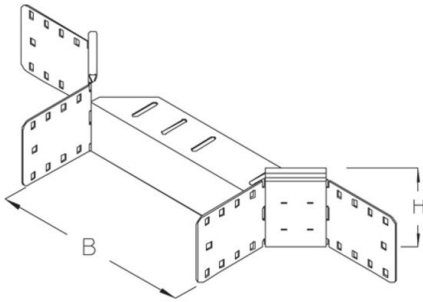

## RAA 85

cable tray attachment branch, height = 85 mm

### Continuously hot galvanized (Sendzimir process) (DIN EN 10346)

Product	H	B	G
RAA 85-10S	85 mm	100 mm	1 kg
incl.: 4x KLR clamp fastening set			
RAA 85-20S	85 mm	200 mm	1,2 kg
incl.: 4x KLR clamp fastening set			
RAA 85-30S	85 mm	300 mm	1,3 kg
incl.: 4x KLR clamp fastening set			
RAA 85-40S	85 mm	400 mm	1,4 kg
incl.: 4x KLR clamp fastening set			
RAA 85-50S	85 mm	500 mm	1,6 kg
incl.: 4x KLR clamp fastening set			
RAA 85-60S	85 mm	600 mm	1,7 kg
incl.: 4x KLR clamp fastening set			

### Hot-dip galvanized, according to BS 729 (DIN EN ISO 1461)

Product	H	B	G
RAA 85-10F	85 mm	100 mm	1,1 kg
incl.: 4x KLR E clamp fastening set			
RAA 85-20F	85 mm	200 mm	1,2 kg
incl.: 4x KLR E clamp fastening set			
RAA 85-30F	85 mm	300 mm	1,4 kg
incl.: 4x KLR E clamp fastening set			
RAA 85-40F	85 mm	400 mm	1,5 kg
incl.: 4x KLR E clamp fastening set			
RAA 85-50F	85 mm	500 mm	1,7 kg
incl.: 4x KLR E clamp fastening set			
RAA 85-60F	85 mm	600 mm	1,8 kg
incl.: 4x KLR E clamp fastening set			