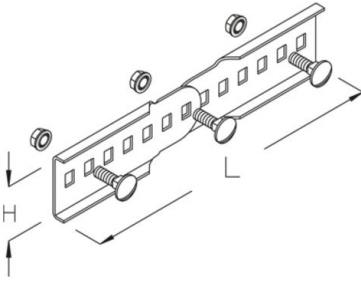

LGVV 60

cable ladder connector, vertical, height = 60 mm

This article is available made in material No. 1.4571/1.4404 (V4A) stainless steel finish.

Continuously hot galvanized (Sendzimir process) (DIN EN 10346)

Product	H	L	G
LGVV 60S	60 mm	270 mm	0,39 kg
incl.:			
3x KLS 8X16		clamp fastening set	

Hot-dip galvanized, according to BS 729 (DIN EN ISO 1461)

Product	H	L	G
LGVV 60F	60 mm	270 mm	0,42 kg
incl.:			
3x KLS 8X16E		clamp fastening set	

Stainless steel, according to ASTM 304 / BS 304 S 3

Product	H	L	G
LGVV 60E	60 mm	270 mm	0,39 kg
incl.:			
3x KLS 8X16E		clamp fastening set	

H: height

L: length
G: weight

DETAILS / APPLICATIONS