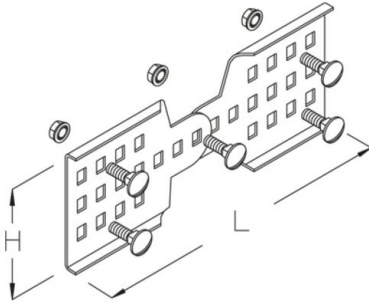

LGVV 100

cable ladder connector, vertical, height = 100 mm

Continuously hot galvanized (Sendzimir process) (DIN EN 10346)

| Product | H | L | G |
|-------------|--------|---------------------|---------|
| LGVV 100S | 100 mm | 270 mm | 0,61 kg |
| incl.: | | | |
| 5x KLS 8X16 | | clamp fastening set | |

Hot-dip galvanized, according to BS 729 (DIN EN ISO 1461)

| Product | H | L | G |
|--------------|--------|---------------------|---------|
| LGVV 100F | 100 mm | 270 mm | 0,64 kg |
| incl.: | | | |
| 5x KLS 8X16E | | clamp fastening set | |

Stainless steel, according to ASTM 304 / BS 304 S 3

| Product | H | L | G |
|--------------|--------|---------------------|---------|
| LGVV 100E | 100 mm | 270 mm | 0,61 kg |
| incl.: | | | |
| 5x KLS 8X16E | | clamp fastening set | |