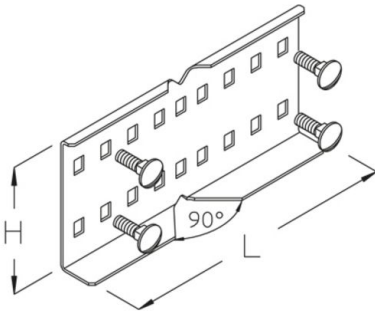

LGVH 100

cable ladder connector, horizontal, height = 100 mm

Continuously hot galvanized (Sendzimir process) (DIN EN 10346)

Product	H	L	G
LGVH 100S	100 mm	220 mm	0,41 kg
incl.:			
4x KLS 8X16	clamp fastening set		

Hot-dip galvanized, according to BS 729 (DIN EN ISO 1461)

Product	H	L	G
LGVH 100F	100 mm	220 mm	0,42 kg
incl.:			
4x KLS 8X16E	clamp fastening set		

Stainless steel, according to ASTM 304 / BS 304 S 3

Product	H	L	G
LGVH 100E	100 mm	220 mm	0,41 kg
incl.:			
4x KLS 8X16E	clamp fastening set		

H: height

L: length
G: weight

DETAILS / APPLICATIONS