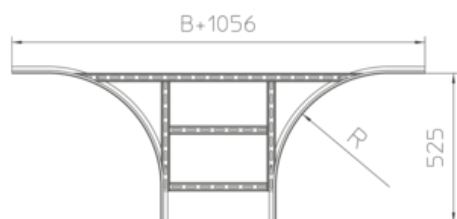

OPTIONAL ACCESSORIES

LGV 100, LGVH 100, LGVV 100, KLU, LGTRV 100