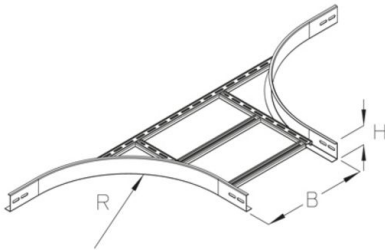

LGAA 100

cable ladder attachment branch, height = 100 mm

This article is available made in material no. 14301 (V2A) and material no. 1.4571/1.4404 (V4A) stainless steel finish.

Hot-dip galvanized, according to BS 729 (DIN EN ISO 1461)

Product	H	B	G
LGAA 100-20F	100 mm	200 mm	4,33 kg
LGAA 100-30F	100 mm	300 mm	4,55 kg
LGAA 100-40F	100 mm	400 mm	4,77 kg
LGAA 100-50F	100 mm	500 mm	4,99 kg
LGAA 100-60F	100 mm	600 mm	5,21 kg

H: height
B: width
G: weight