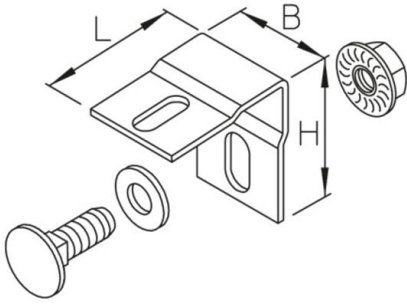

LD-SW

storm protection angle

protection angle for additional securing of cable ladder covers especially in outdoor use

Storm protection angles, suitable for outdoor use. According to assembly instructions you should use at least 6 safety elements for each 3 meters cable path cover.

Hot-dip galvanized, according to BS 729 (DIN EN ISO 1461)

Product	H	B	L	t	G
LD-SW F	43 mm	30 mm	45 mm	2,00 mm	0,06 kg
incl.:					
1x KLS 8X16E				clamp fastening set	
1x UVS M8				captive washer	

Stainless steel, according to ASTM 304 / BS 304 S 3

Product	H	B	L	t	G
LD-SW E	43 mm	30 mm	45 mm	2,00 mm	0,06 kg
incl.:					
1x KLS 8X16E				clamp fastening set	
1x UVS M8				captive washer	

Stainless steel, according to ASTM 31 Ti / AISI 316 L, BS 320S17 / BS 316S11

Product	H	B	L	t	G
LD-SW E4	43 mm	30 mm	45 mm	2,00 mm	0,06 kg
incl.:					
1x FRS 8X25E4				round-head screw with square, DIN 603	
1x SEM 8E4				hexagon-nut, DIN 934	
1x UVS M8				captive washer	

H: height
B: width
L: length
t: material thickness
G: weight