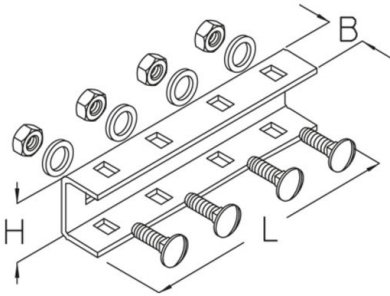

KHUV 80

connector, KHU 80

Hot-dip galvanized, according to BS 729 (DIN EN ISO 1461)

Product	H	B	L	t	G
KHUV 80F	69 mm	54 mm	310 mm	4,00 mm	1,92 kg
incl.:					
6x SEM 12F	hexagon-nut, DIN 934				
6x FRS 12X30F	round-head screw with square, DIN 603				

Hot-dip galvanized, according to BS 729 (DIN EN ISO 1461)

Product	H	B	L	t	G
KHUV 80-HDG	69 mm	54 mm	310 mm	4,00 mm	1,92 kg
incl.:					
6x FRS 12X30-HDG	round-head screw with square, DIN 603				
6x SEM 12-HDG	hexagon-nut, DIN 934				

H: height
B: width
L: length
t: material thickness
G: weight