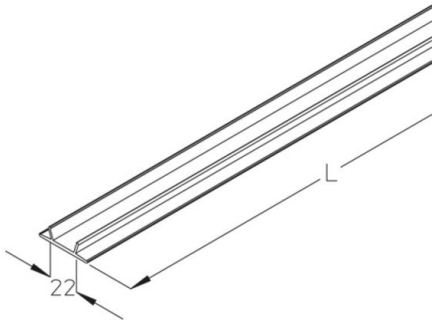

## KHAD 22

cover, anchor-rail

### Polyethylen

Product	L	color	G
KHAD 22-black-PE	3000 mm	black	0,23 kg
KHAD 22-white-PE	3000 mm	white	0,23 kg
KHAD 22-M	3000 mm	black	0,23 kg

**L:** length

**color:**

**G:** weight