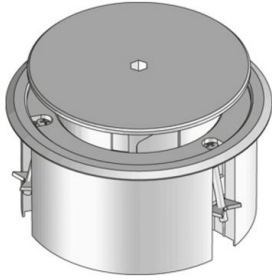

## BODO TL

single-outlet, dry maintained, round, empty

Round single-outlet made of plastic with floor cover protection frame including a pivotable cover with cable outlet and a set of claws. For the installation into screed and raised floor/hollow floor openings. Suitable for rooms with dry-cleaned floor covers. Designed for office traffic loads.

Please mind the technical information in chapter planning.

material	Cover with cable outlet and frame: polyamide
type of assembly	Fixing on floor box UBDHB / rough concrete floor and installation in screed or false floor
application area	dry floor cleaning
protection class	in use IP 20 / not in use IP 30
norm	according to DIN EN 50085
permits	according to VDE / TÜV
loading	including inspection stamp Ø 13 mm: 1.5 kN

### Acrylonitrile-butadiene-styrene copolymer

Product	H	H <sub>min</sub>	B	E	P <sub>max</sub>	color	IP <sub>n</sub>	IP <sub>g</sub>	G
BODO TL-G	87 mm	63 mm	133 mm	122 mm	1,5 kN	RAL 7011 (iron grey)	IP 30	IP 20	0,20 kg
BODO TL-S	87 mm	63 mm	133 mm	122 mm	1,5 kN	RAL 9011 (graphite black)	IP 30	IP 20	0,20 kg