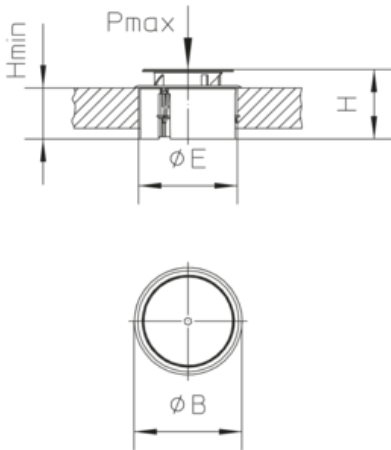

DETAILS / APPLICATIONS

OPTIONAL ACCESSORIES

UG R, UTG 75, UARM-2-1, UARM-3-1, USK R122, UBDHB 122R, UWZ IS

dry-cleaned