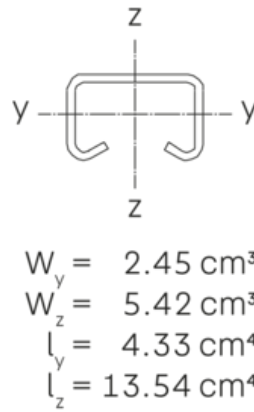

OPTIONAL ACCESSORIES

HS22, SKS H