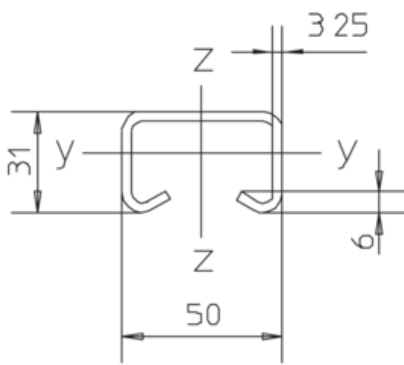

OPTIONAL ACCESSORIES

HS22, SKS H